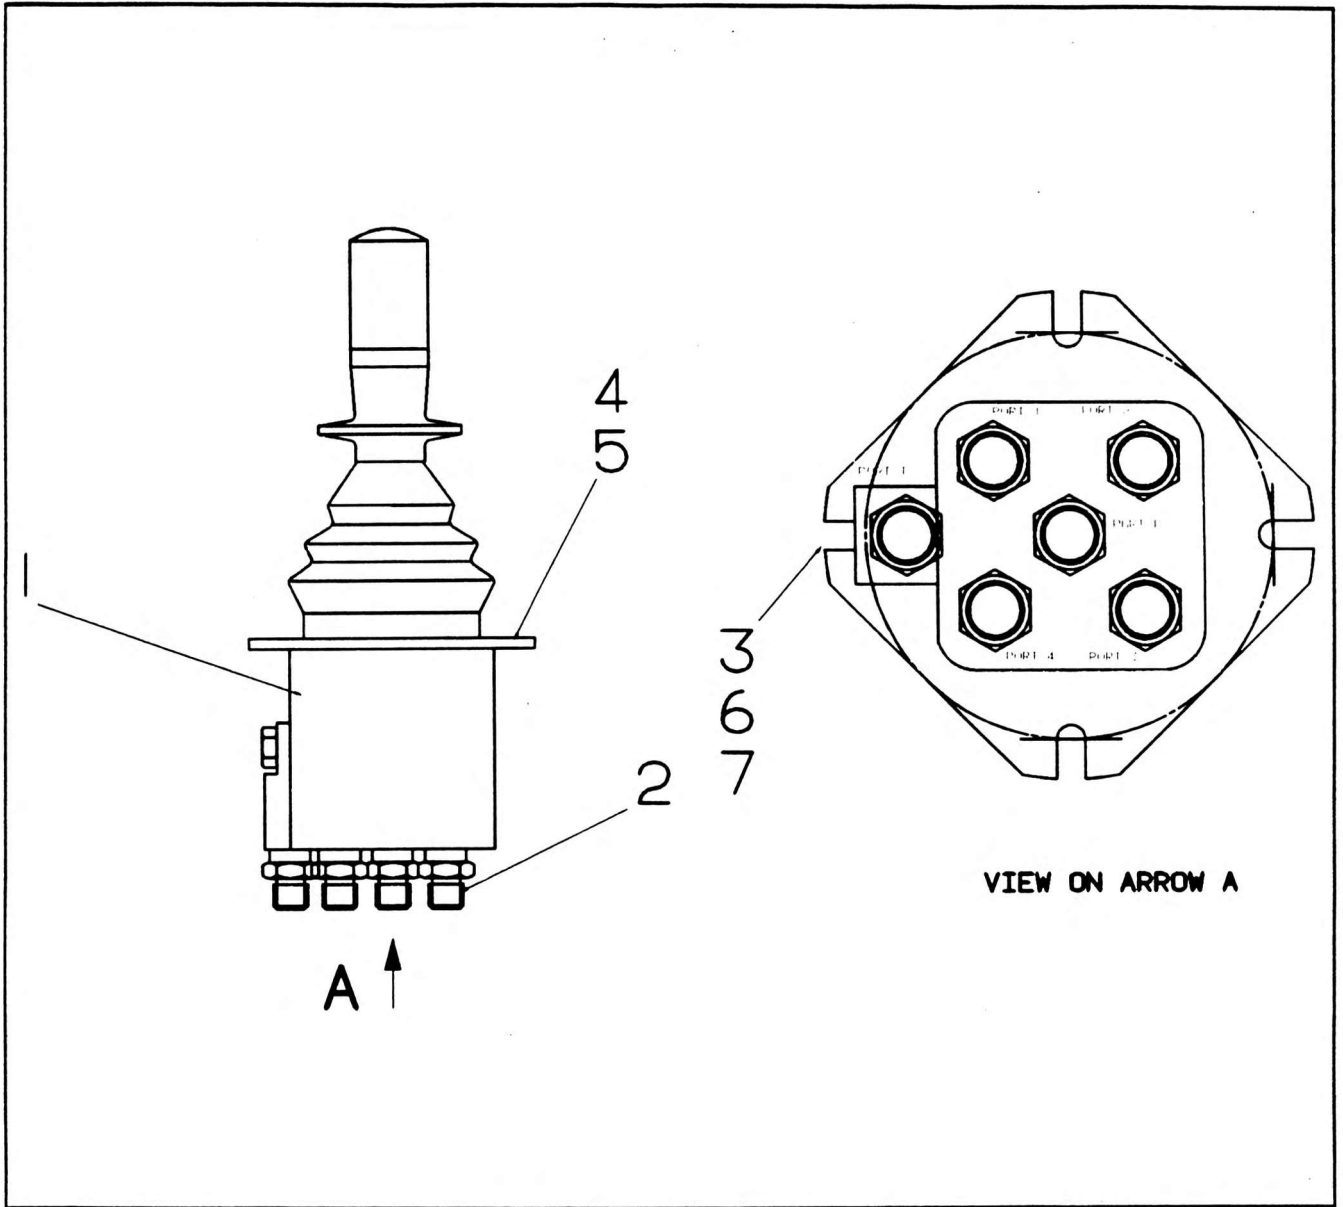

TELE/SLEW CONTROL HANDLE ASSY ORFS

NO.	PART NO.	QTY.	DESCRIPTION	NO.	PART NO.	QTY.	DESCRIPTION
1 +	7-352-990188	1	Valve Hydraulic Remote Control				
2	7-447-040601	6	Straight Thread Adaptor				
3	6-910-990772	4	Spacer				
4	7058001	2	Screw Self Tapper No. 4 x 3/16"				
5	8411631	1	Nameplate Crane Controls				
6	7-101-100810	4	Scrwe				
7	7-429-000035	4	Nut				